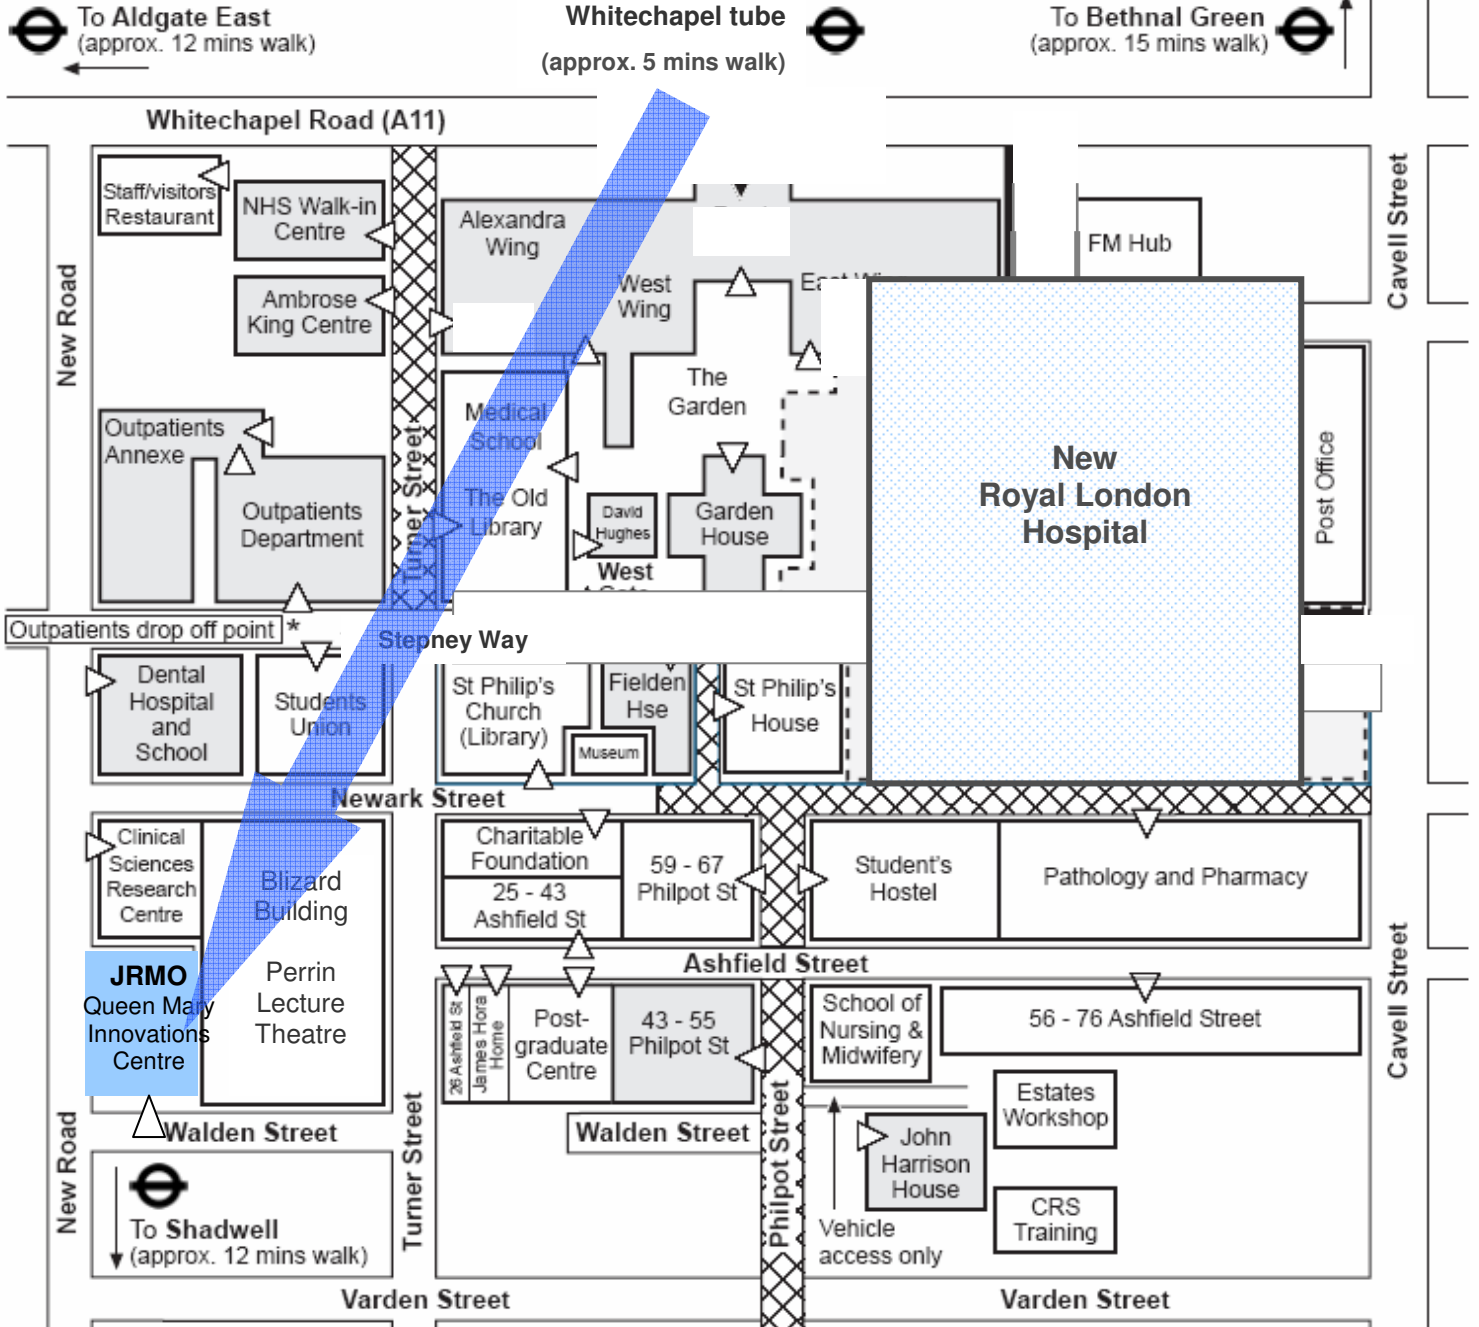

Joint Research Management Office

Queen Mary Innovation Centre
5, Walden Street
London, E1 2EF

020 7882 7250

www.bartsandthelondon.nhs.uk/research/

 Pedestrian access only

 Patient areas

 Main entrances

 Construction site

 Non patient areas

 Road closure